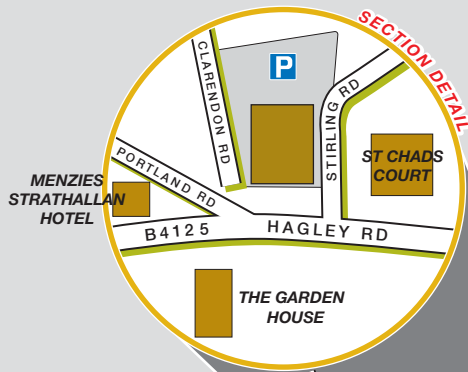

CLARENDON SUITES

CONFERENCES | WEDDINGS | EXHIBITIONS | CELEBRATIONS

The perfect Birmingham Venue for every occasion

The Clarendon Suites

2 Stirling Road, Edgbaston, Birmingham B16 9SB

Tel: 0121 454 2918 Fax: 0121 455 0859

www.clarendon-suites.co.uk

e: sales@clarendon-suites.co.uk

LADYWOOD CIRCUS

- Ring road A4540
- (M5)
- B'ham / NEC (A45)
- Bromsgrove (A38)
- Kidderminster
- Wolverhampton
- Dudley (A456)

BORDESLEY CIRCUS

- Ring road A4540
- (A38(M), M6)
- City centre & Bull Ring
- Wolverhampton
- Lichfield (A47)
- Small Heath
- Bordesley B4128

(A38(M), M6)

- City centre & Bull Ring
- Ring road A4540
- (M5)
- Kidderminster
- Wolverhampton
- Dudley (A456)
- B'ham / NEC (A45)
- Stratford (A34)
- Solihull (A41)
- Redditch (A435)

HADEN CIRCUS

- Redditch A435
- Ring road A4540
- (A38(M), M6)
- Kidderminster
- Wolverhampton
- Dudley (A456)
- Bromsgrove (A38)