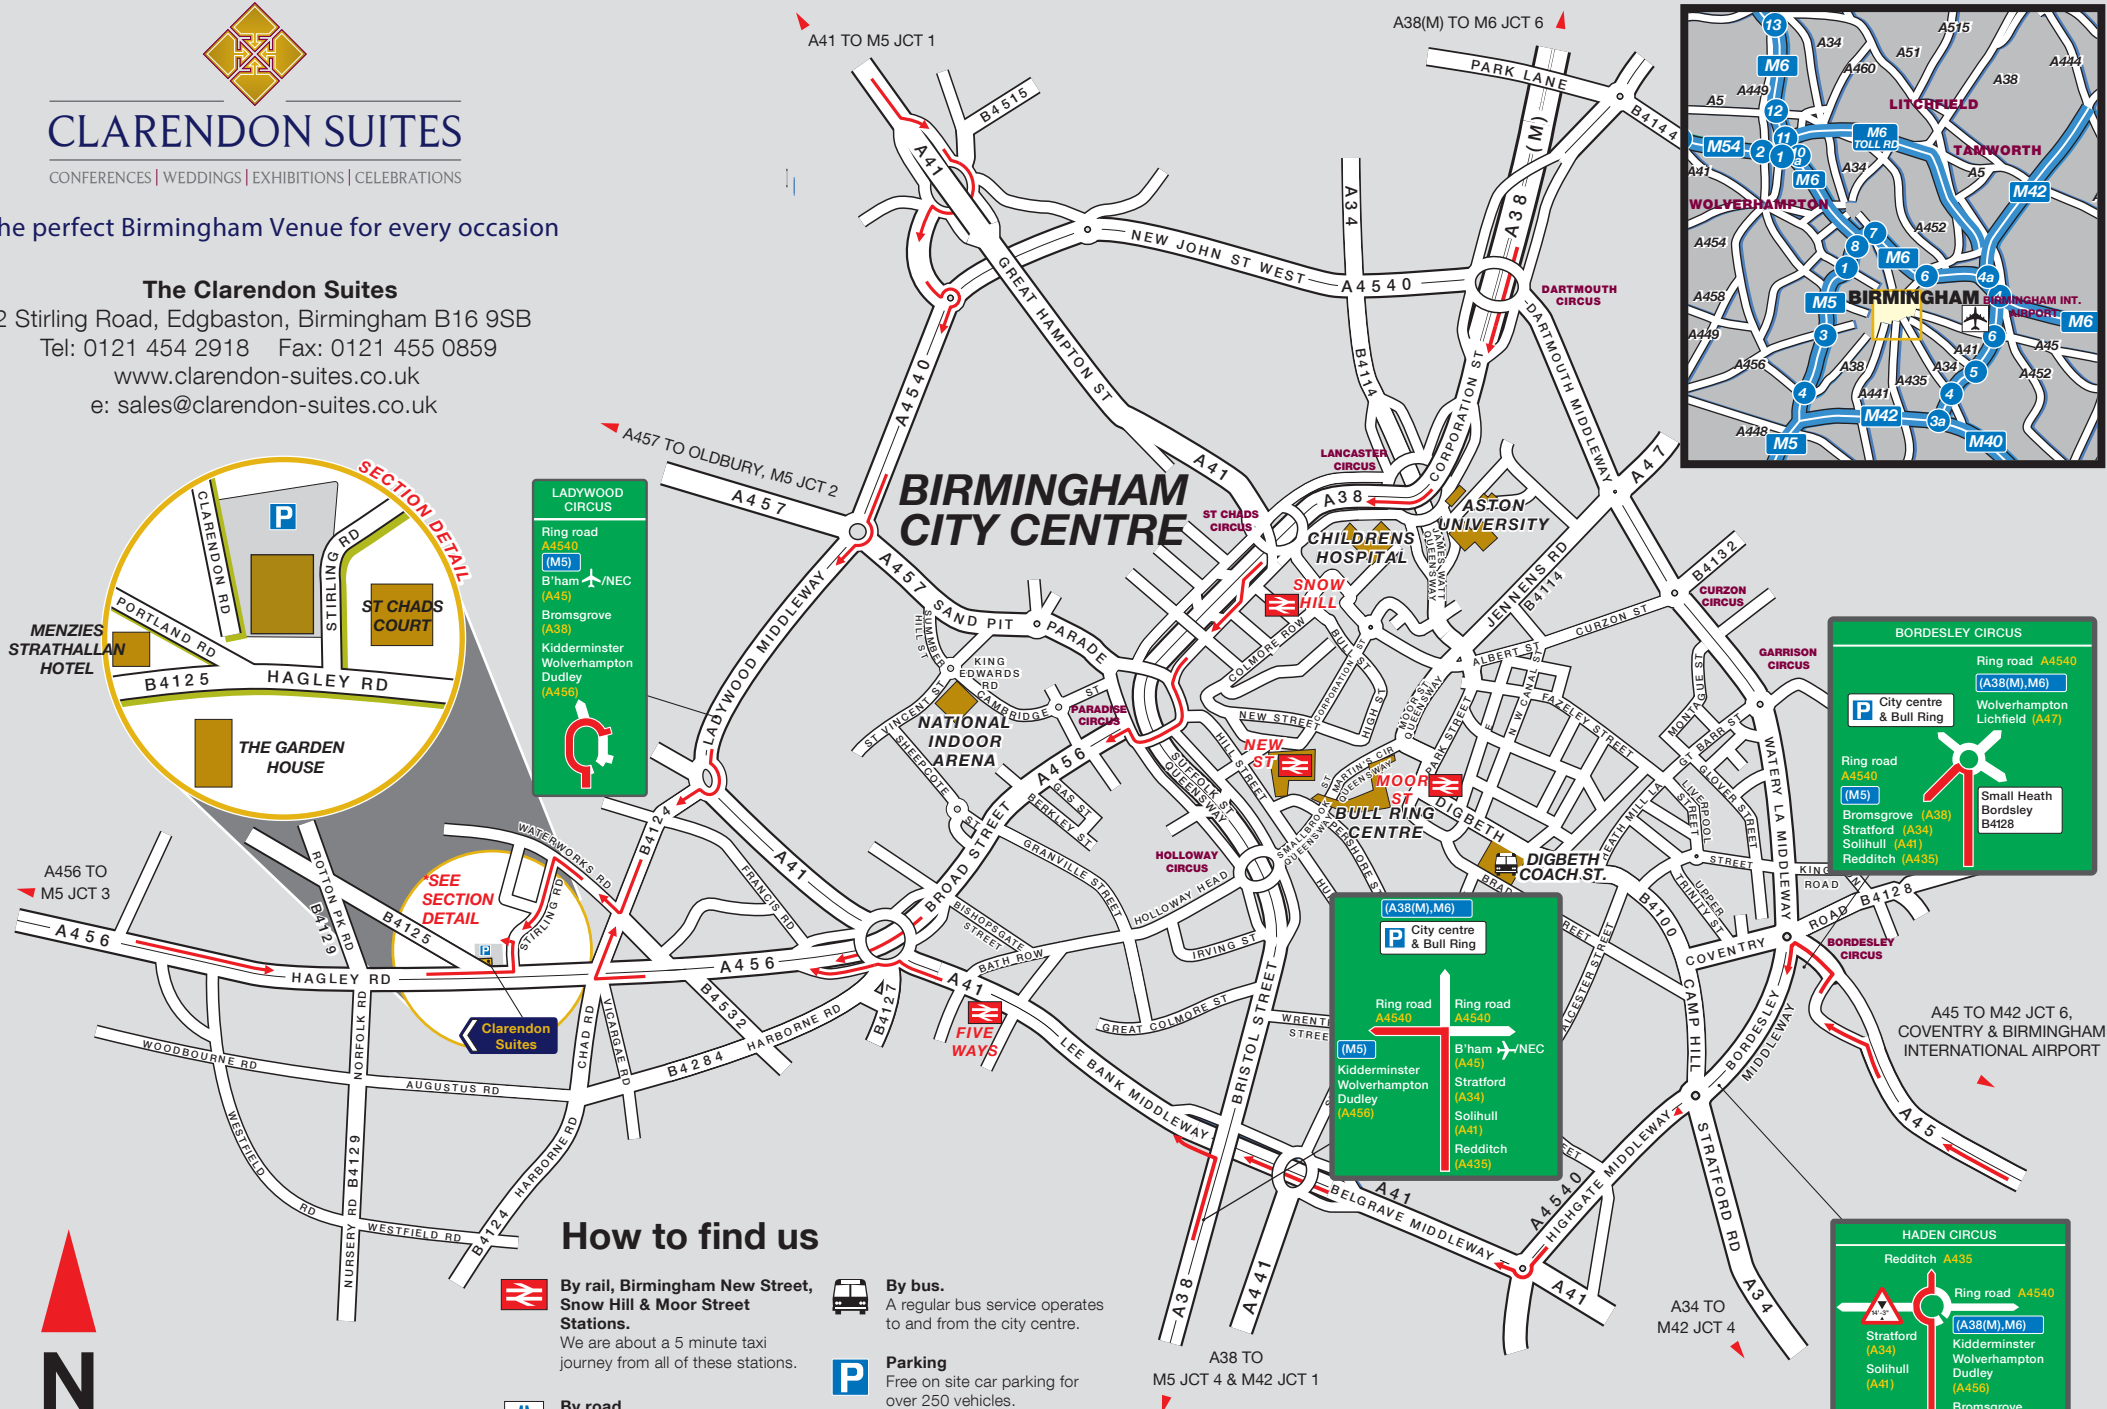

**BORDESLEY CIRCUS**

- Ring road A4540
- (A38(M), M6)
- City centre & Bull Ring
- Wolverhampton
- Lichfield (A47)
- Small Heath
- Bordesley B4128

**(A38(M), M6)**

- City centre & Bull Ring
- Ring road A4540
- (M5)
- Kidderminster
- Wolverhampton
- Dudley (A456)
- B'ham / NEC (A45)
- Stratford (A34)
- Solihull (A41)
- Redditch (A435)

**HADEN CIRCUS**

- Redditch A435
- Ring road A4540
- (A38(M), M6)
- Kidderminster
- Wolverhampton
- Dudley (A456)
- Bromsgrove (A38)

### How to find us

**By rail, Birmingham New Street, Snow Hill & Moor Street Stations.**  
We are about a 5 minute taxi journey from all of these stations.

**By bus.**  
A regular bus service operates to and from the city centre.

**Parking**  
Free on site car parking for over 250 vehicles.

**By road**  
Easily accessible from the A38, M42, M5 and M6 motorways.